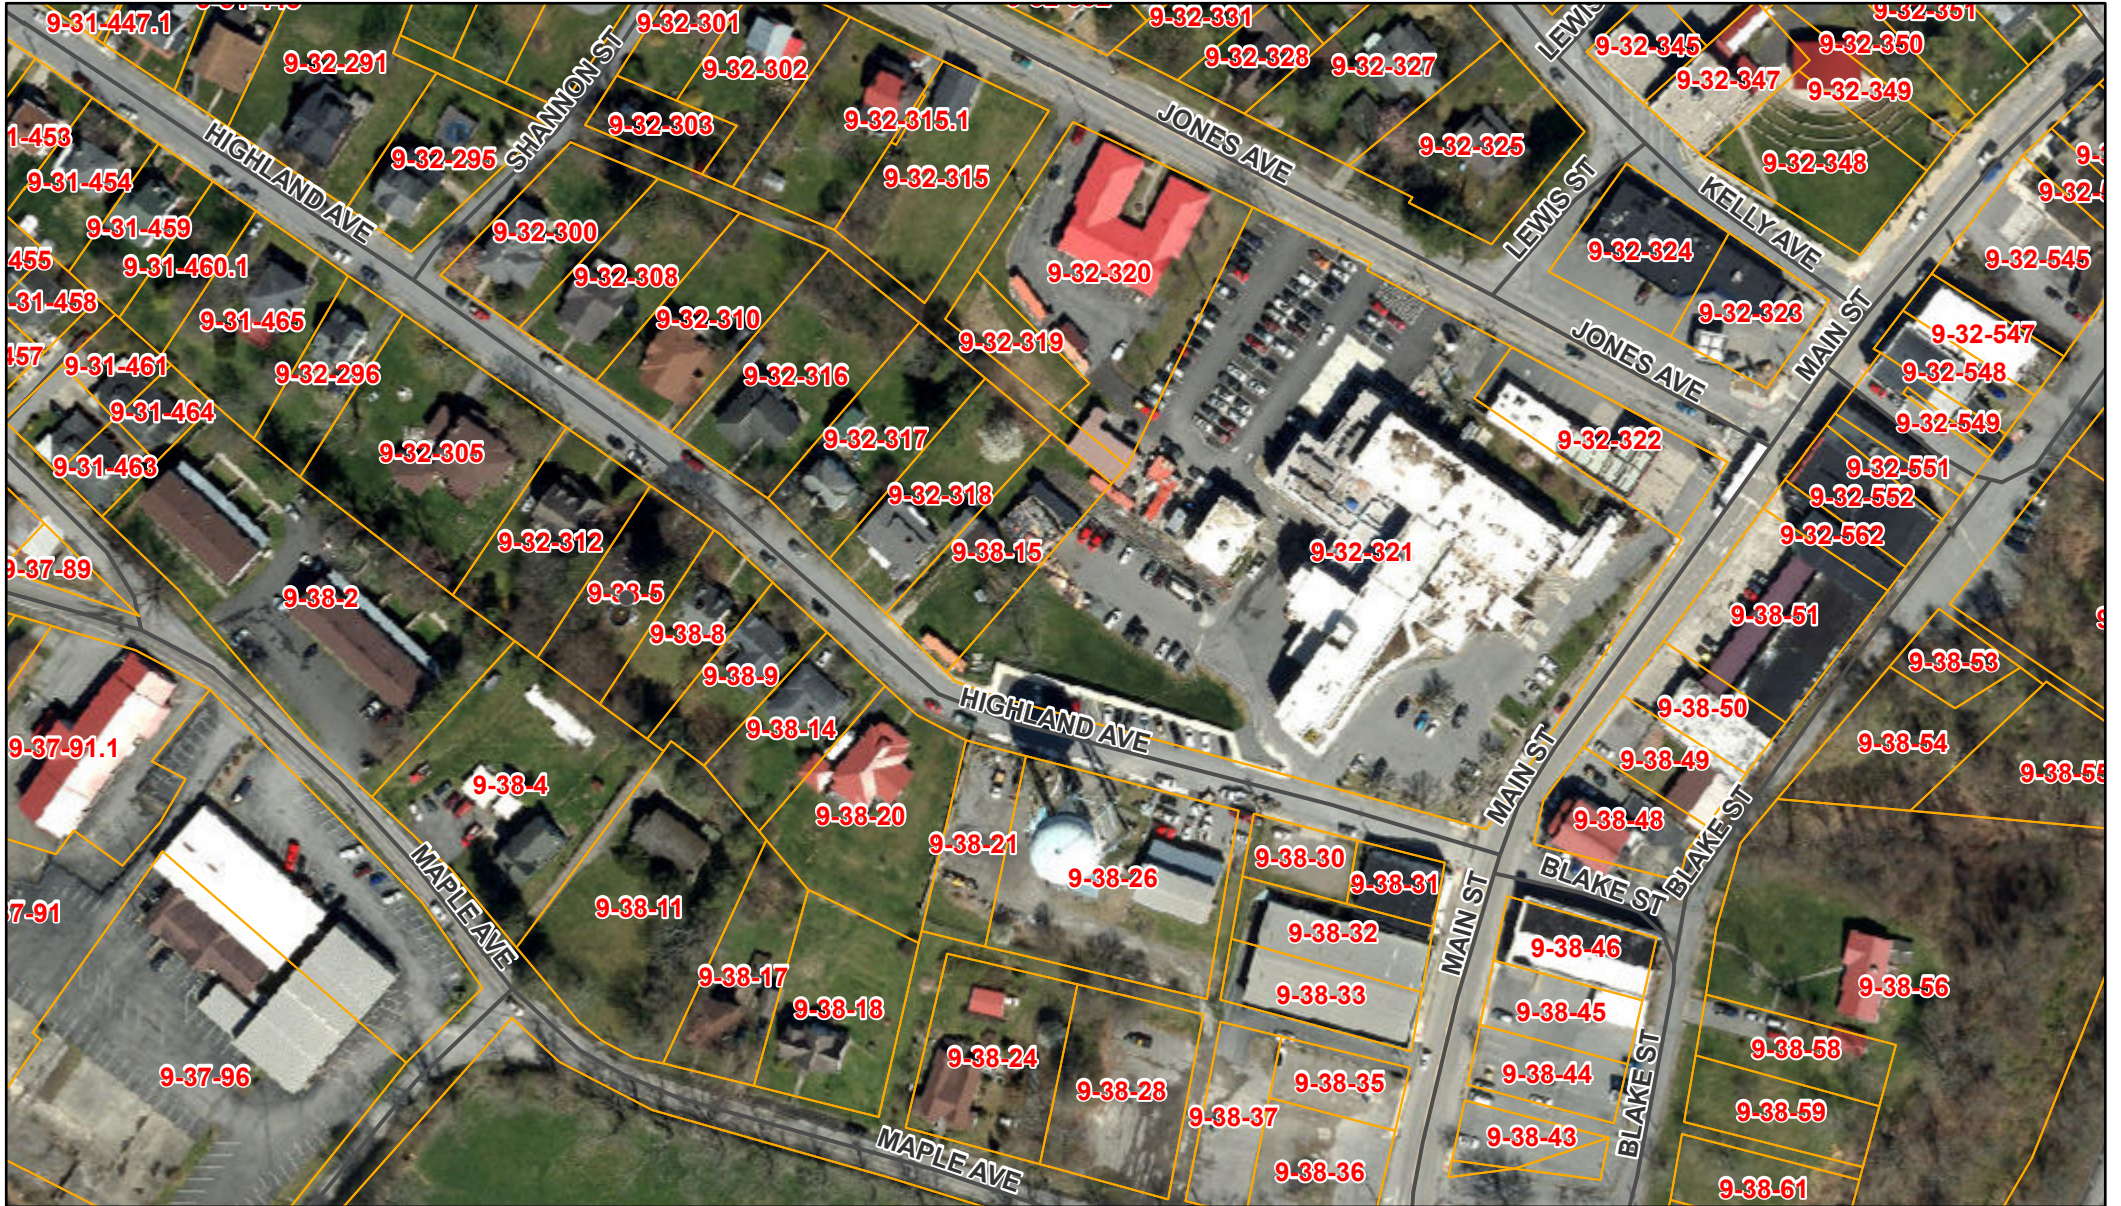

Fayette County, WV

10/13/2021, 11:32:28 AM

Pendleton_2021	Doddridge_2021	Monongalia_2021	Putnam_2021	Tyler_2021	Wetzel_2021
Red: Band_1	Red: Band_1	Red: Band_1	Red: Band_1	Red: Band_1	Red: Band_1
Green: Band_2	Green: Band_2	Green: Band_2	Green: Band_2	Green: Band_2	Green: Band_2
Blue: Band_3	Blue: Band_3	Blue: Band_3	Blue: Band_3	Blue: Band_3	Blue: Band_3